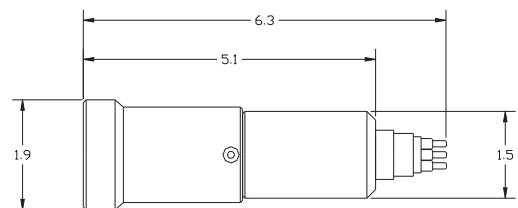

Sidus Solutions supplies complete turn-key inspection system equipment and services. Ask your representative today about other Sidus Solutions product offerings and services.

**Specifications**

Dimensions:	Diameter 1.9 in / 48 mm
Length:	5.1 in / 130 mm
Weight:	0.75 lbs / 0.34 kg (in air) 0.53 lbs / 0.24 kg (in water)
Housing:	Hard anodized aluminum & Acetal
Window:	Acrylic
Connector:	Customer selectable - Season is Standard
Operating Depth:	3,000 feet / 1,000 meters
Operating Temperature:	-10° to +50°C (+14°F to +122°F)
Storage Temperature:	-20° to +60°C (-4°F to +140°F)
Operating Voltage:	20-28 VDC
Power:	12 W (full intensity)
Luminous Flux:	1000 lux @ 1 meter
Color Temperature:	6500 Kelvin
Color Reproduction Index:	80
Field of View (Wide):	46° conical in water (60° conical in air)
Field of View (Spot):	20° conical in water (26° conical in air)
Lamp Life:	Up to 50,000 hrs.