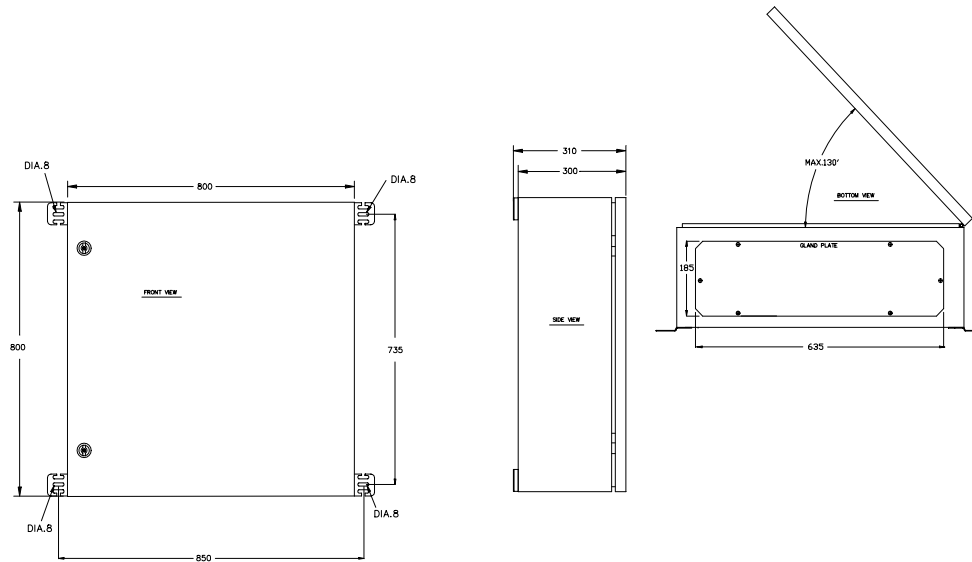

HE200 Midi Complete

SPECIFICATIONS

Item Group	3.3
Contents	Central electronics complete in a wall cabinet. Space for e.g. a quad. Cable wiring and termination for 16 cameras, 8 monitors, 4 keyboards and power supply (see ch.3.7)
Equipment	Cable gland, PC- boards and communication for 8 cameras 1 monitor and 1 keyboard.
Color	Light grey paint, RAL 7032
Material	Steel
Protection	IP 55
Dimension (H x W x D)	800 x 800 x 300 mm
HERNIS part number	096397 (no power for camera inside), 096398 (with power for camera).